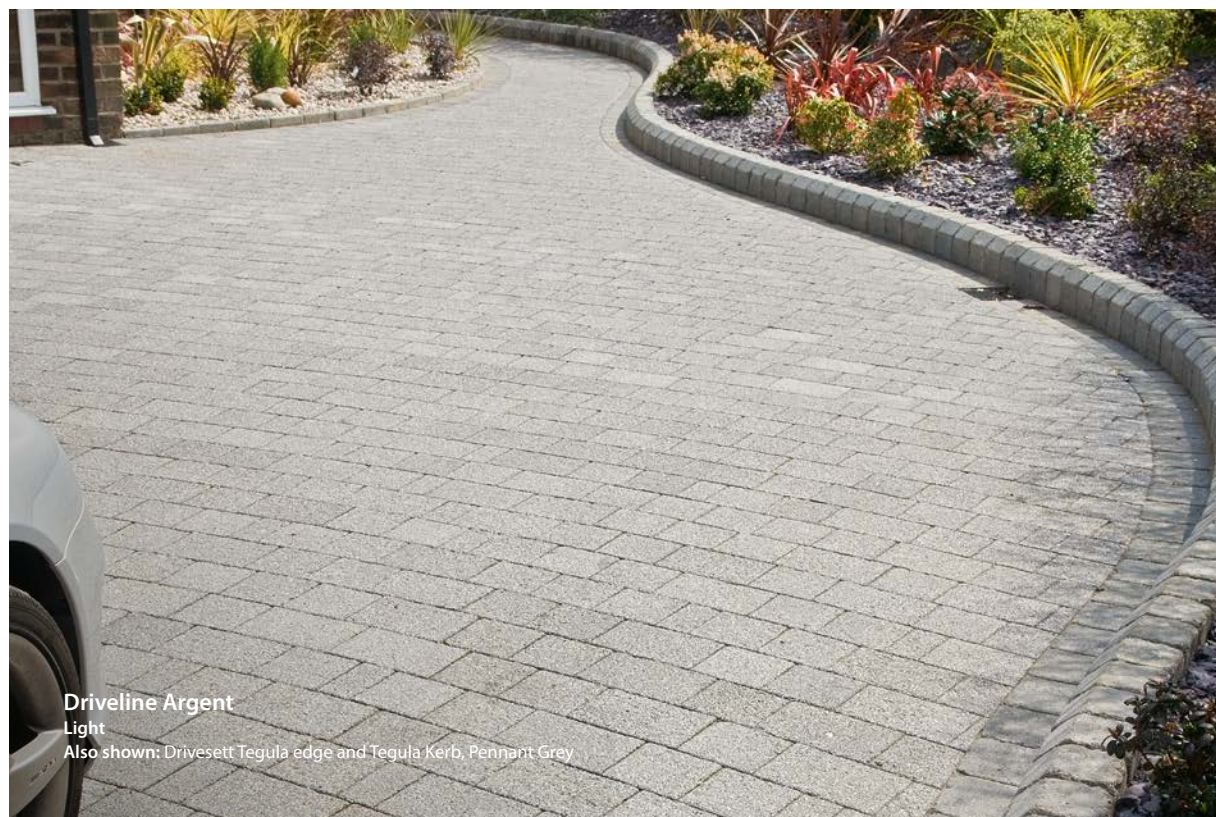

Drivesett Argent
Dark
Design & Install by Elite Pave, Hemel Hempstead.

DRIVESETT® ARGENT®

Driveways

Driveline Argent

Light

Also shown: Drivesett Tegula edge and Tegula Kerb, Pennant Grey

Graphite (GR)

Light (LT)

Dark (DK)

Buff (B)

Stunning granite finish with premium aggregates

Achieve a premium granite look with this cost effective, attractive and hardwearing alternative to natural granite stone setts. Made using a blend of granite aggregates. Coordinating paving and walling in the same range is available to provide greater design potential.