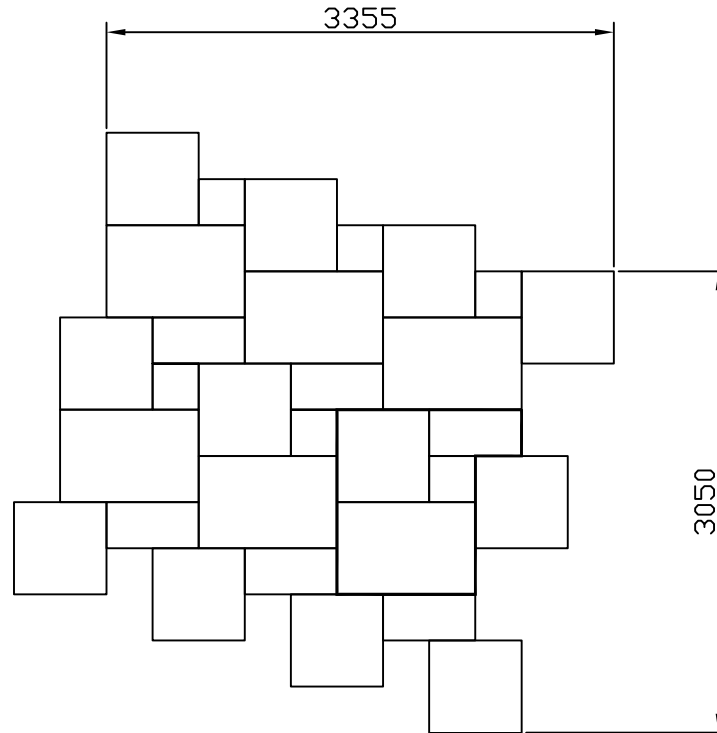

Copyright

STONEMARKET

Repeatable Pattern (Please visit www.Stonemarket.co.uk for product specific installation instructions)

4 size Project Pack

This laying pattern is suitable for;
Millstone NEXT Pave

- 610 x 610mm module paving - 12no.
- 915 x 610mm module paving - 6no.
- 610 x 305mm module paving - 6no.
- 305 x 305mm module paving - 12no.

Approx. Pack size = 10 sq m

Note:

All dimensions are approximate.
 Please allow for product tolerances and joint widths.
 An additional allowance is normally required for cutting purposes depending on the complexity of the pattern and overall layout of the area.

STONEMARKET

Stonemarket Ltd, George House,
 Herald Avenue, Coventry Business Park,
 Coventry CV5 6UB
 Tel: 0345 3020603

PATTERN

Random Repeat Pattern

DRAWN <i>JE</i>	SCALE 1:50	DATE 18/11/21	Drawing No. P-0014	REV.
--------------------	---------------	------------------	-----------------------	------