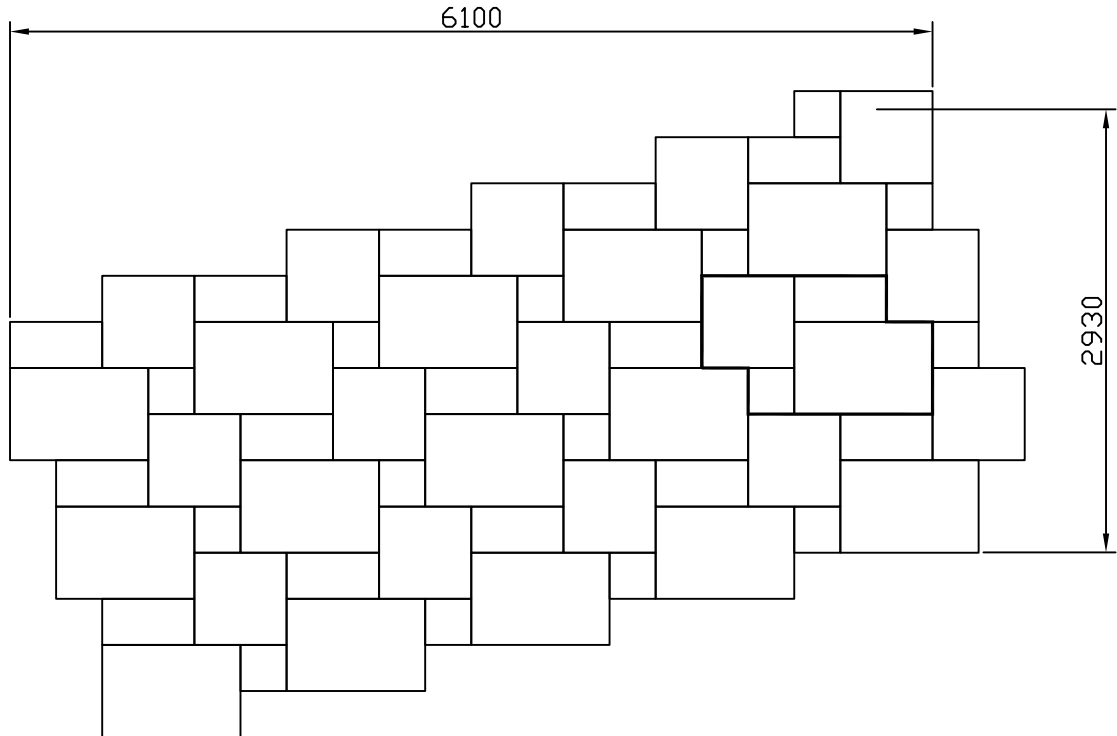

Copyright

STONEMARKET

Repeatable Pattern (8-15mm nominal joint required)

4 size Project Pack

- 915 x 610mm module paving - 14no.
- 610 x 610mm module paving - 14no.
- 610 x 305mm module paving - 14no.
- 305 x 305mm module paving - 14no.

This laying pattern is suitable for:-

- Dorian
- Trustone
- Vintage

Approx. Pack size = 16.93m²

Note:

All dimensions are approximate.
 Please allow for product tolerances and joint widths.
 An additional allowance is normally required for cutting purposes depending on the complexity of the pattern and overall layout of the area.