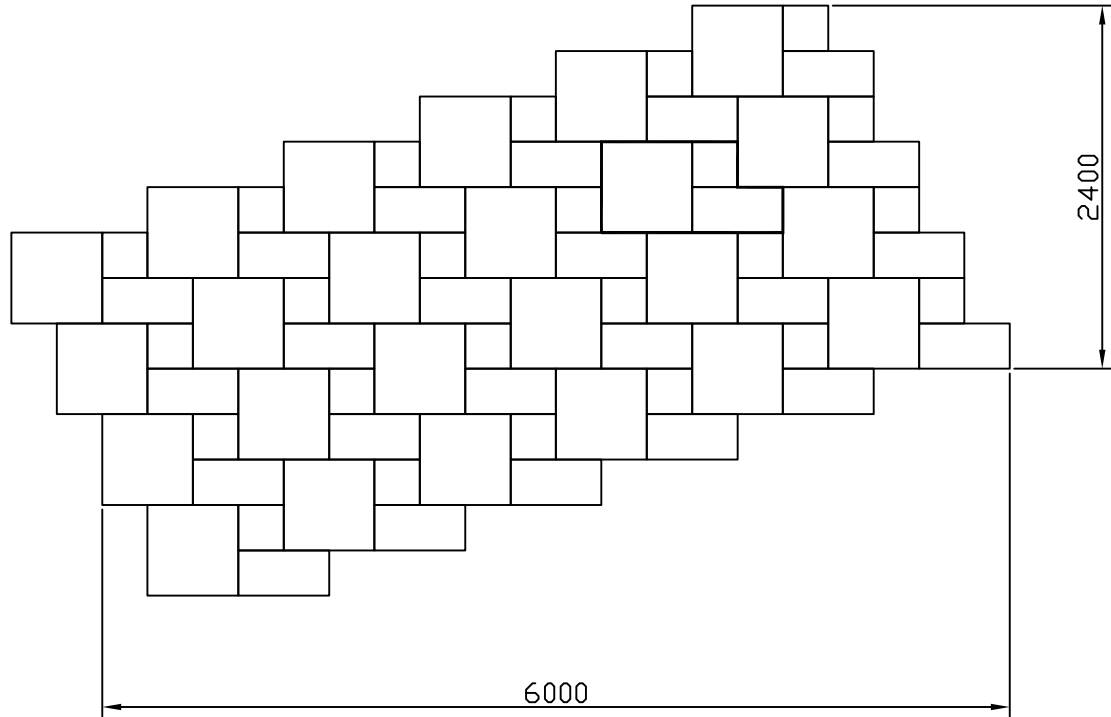

Copyright

STONEMARKET

Repeatable Pattern (5-8mm nominal joint required)

3 size Project Pack

- 600 x 600mm module paving - 24 no.
- 600 x 300mm module paving - 24 no.
- 300 x 300 mm module paving - 24 no.

This laying pattern is suitable for:-
Fortuna

Approx. Pack size = 15.12 m²

Note:
 All dimensions are approximate.
 Please allow for product tolerances and joint widths.
 An additional allowance is normally required for cutting purposes depending on the complexity of the pattern and overall layout of the area.