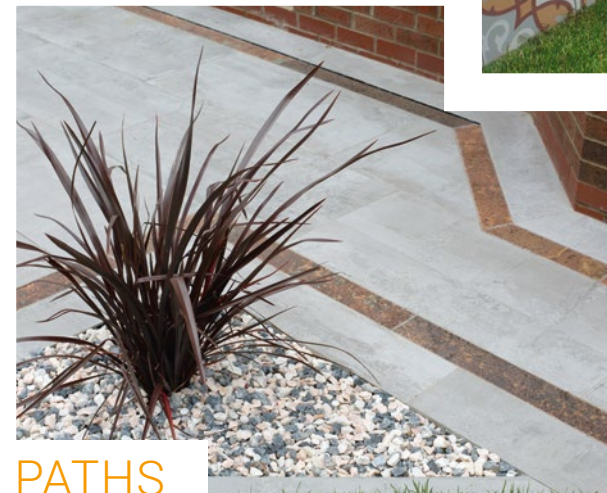

PATIO

Perfection

Make integrated seating a feature of your garden design.

SEATING

“The cedar fencing is a dominant feature of this modern garden design, and the warm tones of the Elements Corten Copper compliment it perfectly, whilst elegant, period patterns of the Ornate Matte stand out against this backdrop, guiding the visitor on a journey around the garden, taking in the stylish planting, fire pit and water feature along the way, to finish at one of the seated enclaves.”

James Dodds
J A Dodds Landscapes

PATHS

Introduce a mix of colours, sizes and planting to create an eye-catching contrast along your paths.

STEPS

Bring your step risers to life with a complementary feature pattern tile.