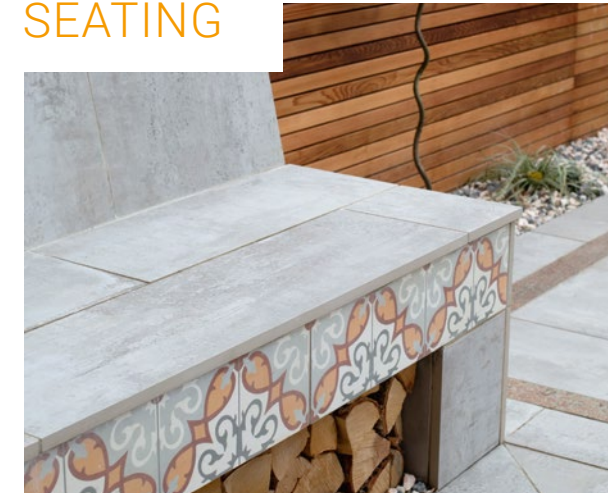

PATIO

Perfection

Make integrated seating a feature of your garden design.

SEATING

“The cedar fencing is a dominant feature of this modern garden design, and the warm tones of the Elements Corten Copper compliment it perfectly, whilst elegant, period patterns of the Ornate Matte stand out against this backdrop, guiding the visitor on a journey around the garden, taking in the stylish planting, fire pit and water feature along the way, to finish at one of the seated enclaves.”

James Dodds
J A Dodds Landscapes

PATHS

Introduce a mix of colours, sizes and planting to create an eye-catching contrast along your paths.

STEPS

Bring your step risers to life with a complementary feature pattern tile.