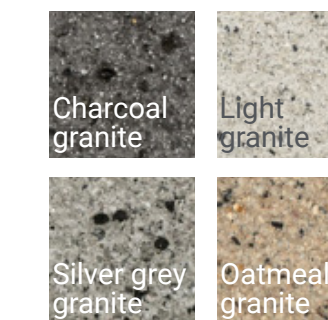

70mm

Textured/smooth