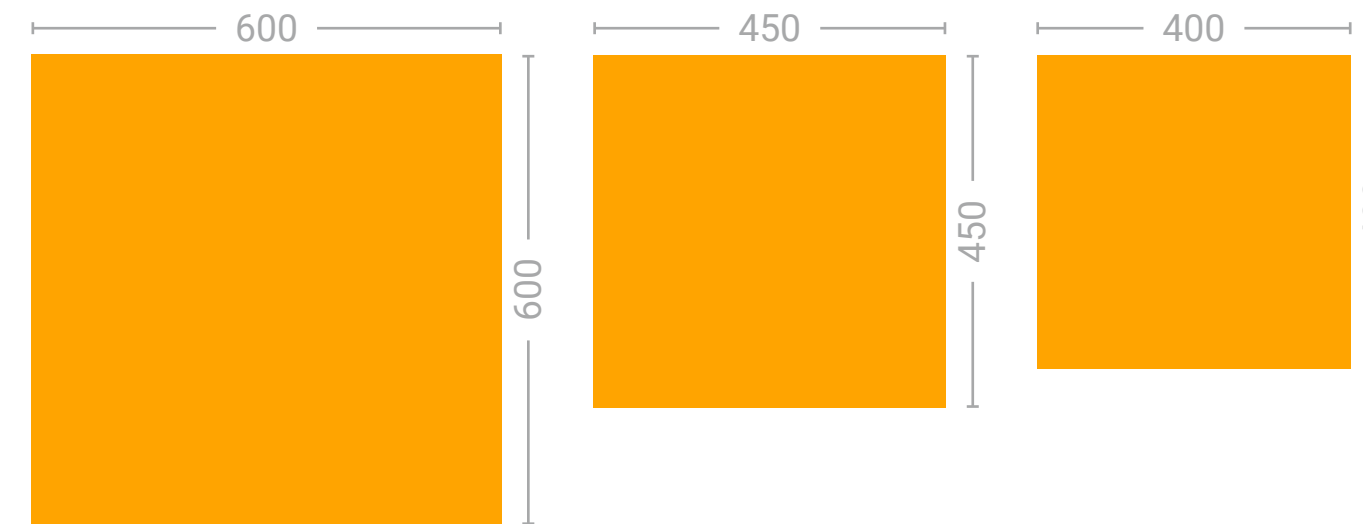

## KEY FEATURES

- Available in both smooth and textured finishes
- 8 contemporary colours to choose from, designed to blend together seamlessly, whatever the combination
- 15 plan sizes available, in either 50/60/65/70/80mm
- Selected sizes are available in a permeable Priora Textured version wherever you see this symbol
- Complementary setts supplied in 240x160mm, 160x160mm and 160x120mm in a textured riven finish
- Suitable for both trafficked and pedestrian areas
- Manufactured in the UK on Marshalls state-of-the-art dual block plant
- Incorporates Marshalls MaxiMix® Technology

### 50mm

Textured/smooth

### 70mm

Textured/smooth

### 65mm

Textured/smooth

\*Textured riven setts only available in charcoal, silver grey, oatmeal and light granite