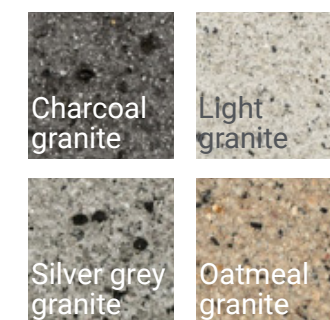

60mm

Textured

Textured riven setts*