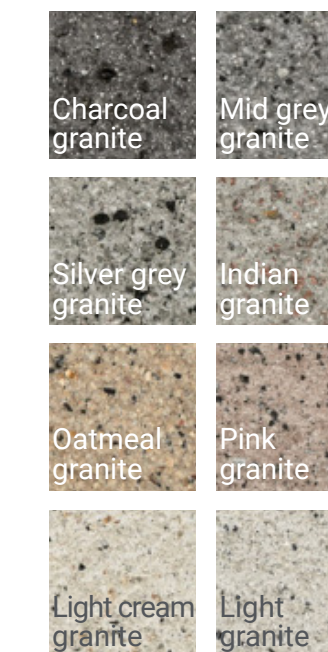

### 70mm

Textured/smooth

### 60mm

Textured

Textured riven setts\*

### 80mm

Textured/smooth

Textured riven setts\*

### 65mm

Textured/smooth

\*Textured riven setts only available in charcoal, silver grey, oatmeal and light granite