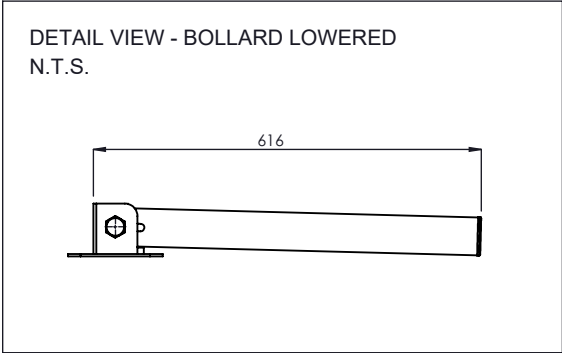

MATERIAL

Mild Steel

FINISH

Galvanised or Galvanised and Powder Coated

FIXING TYPE

Surface Mounted
Ø15mm Fixing Holes (x 4 off)

APPROX. WEIGHT

0.6 kg

NOTE

Lift and rotate the bollard to fold down.
(Height above ground when lowered - 84mm)

Bollard can be locked in raised position using a padlock (not included).

FURTHER INFORMATION

Installation, cleaning and maintenance details are available on request.

DRAWING INFORMATION

DRAWN BY: IJ
DATE: 18/04/2023
REVISION: A
SCALE: 1:10 @ A4
SHEET: 1 of 1

CONTACT DETAILS

T: 0345 600 2425
E: landscapeprotection@marshalls.co.uk
www.marshalls.co.uk/commercial